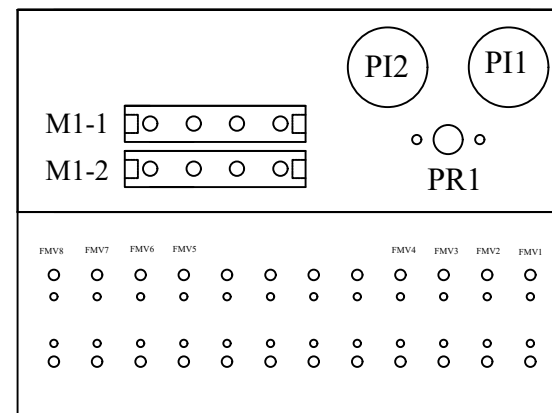

# Hall A GEM BB Gas Distribution FRONT Panel

External FRONT Panel

Dimensions shown are in inches

Internal FRONT Panel

# Hall A GEM BB Gas Distribution REAR Panel

External BACK Panel

Internal BACK Panel

Panel 1 - BB  
George Jacobs  
JLAB Physics DSG  
17 Feb 2020