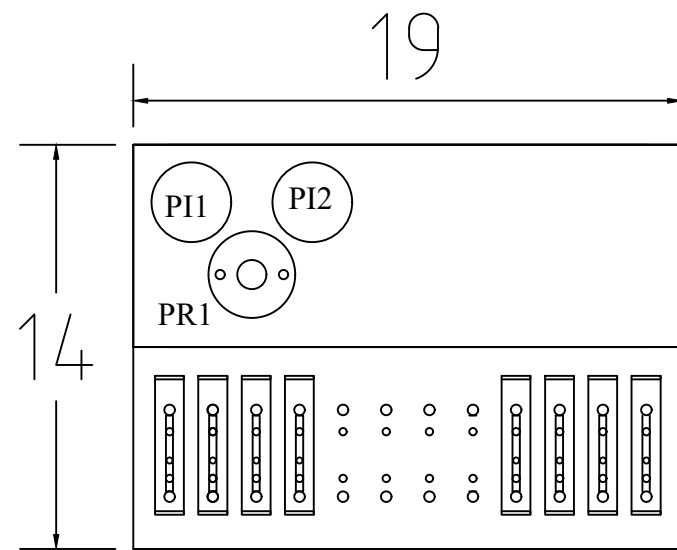

# Hall A GEM BB Gas Distribution FRONT Panel

External FRONT Panel

Dimensions shown are in inches

Internal FRONT Panel

# Hall A GEM BB Gas Distribution REAR Panel

External BACK Panel

Internal BACK Panel

Panel 1 - BB  
George Jacobs  
JLAB Physics DSG  
17 Feb 2020