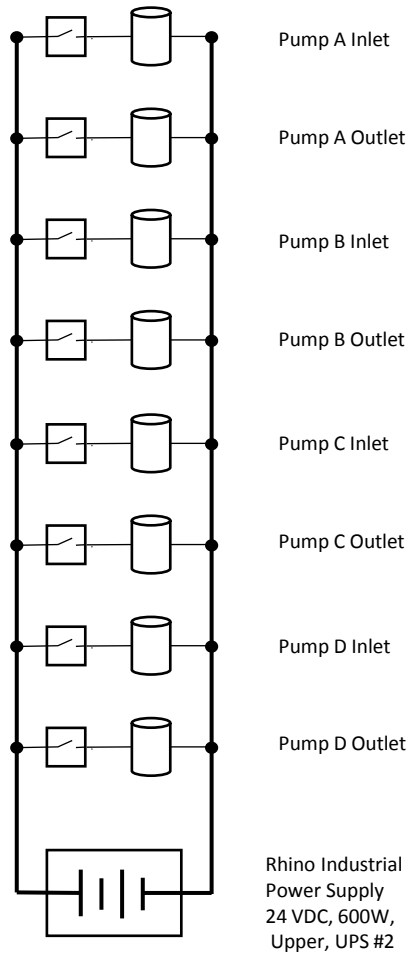

# IBC Pump Skid Wiring Diagram – Electro-Valves and Pumps (includes all cRIO connections)