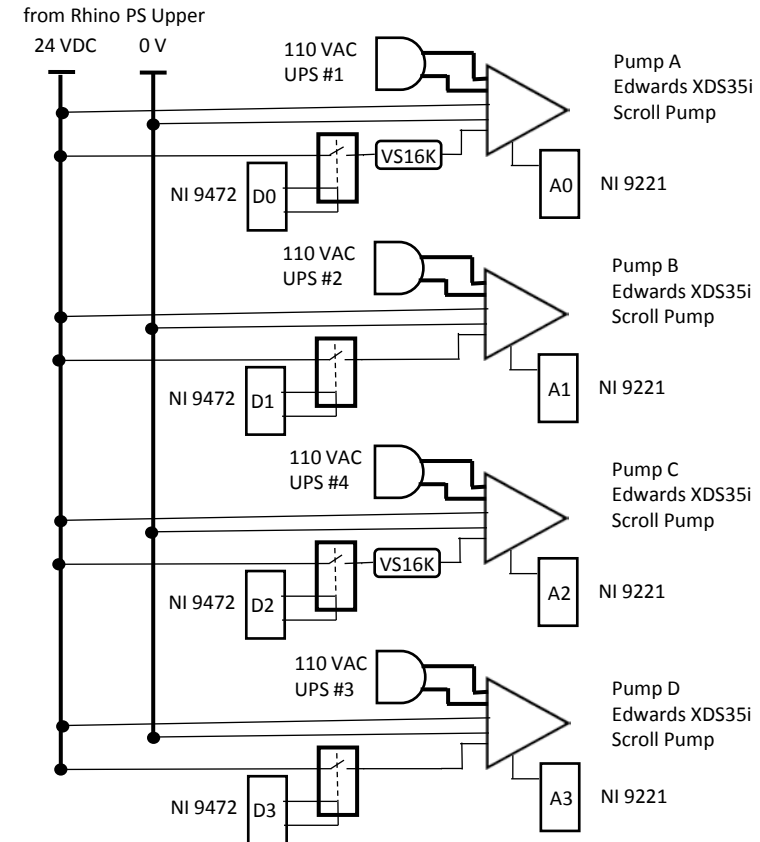

# IBC Pump Skid Wiring Diagram – Electro-Valves and Pumps (includes all cRIO connections)