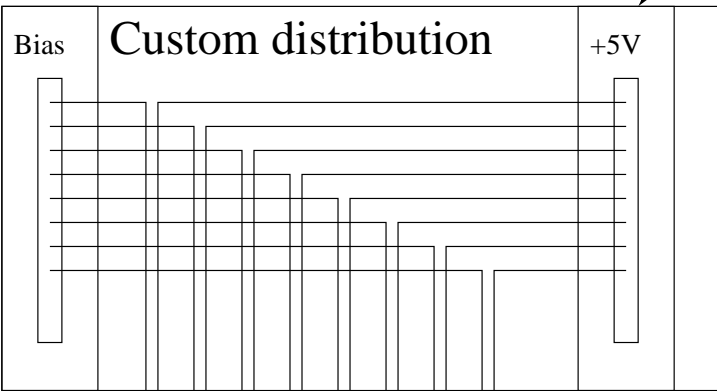

ISEG EHS F 205pf or equiv

Computer generated triggers (4)

Fan out of trigger signals 1-8

1 of 8 distribution boxes on detector

Bias  
+5V  
Triggers

1

2.....

12