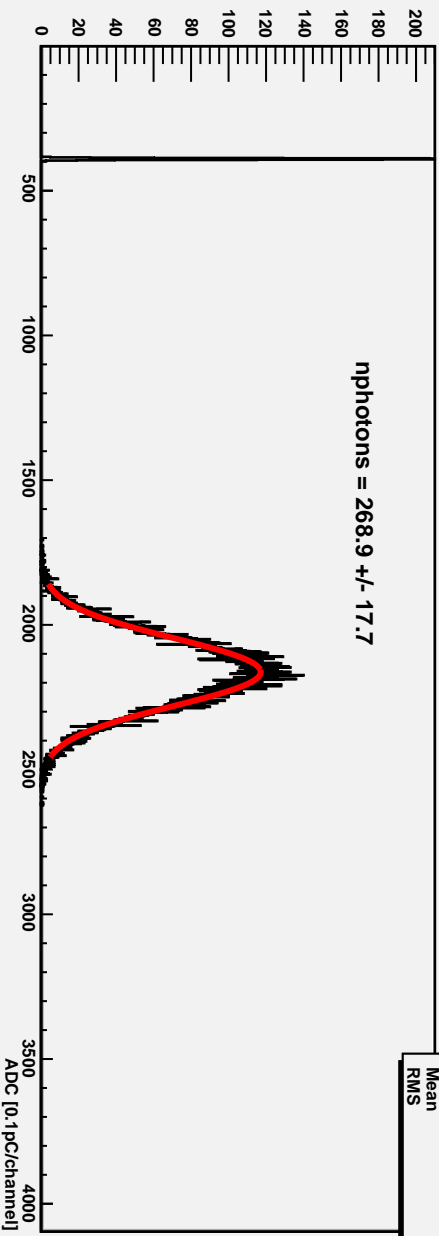

PMT H10534 at 1900V

hist0	
Entries	36562
Mean	2096
RMS	380.7

Timing Resolution H10534

hist18	
Entries	34861
Mean	90.61
RMS	0.1298