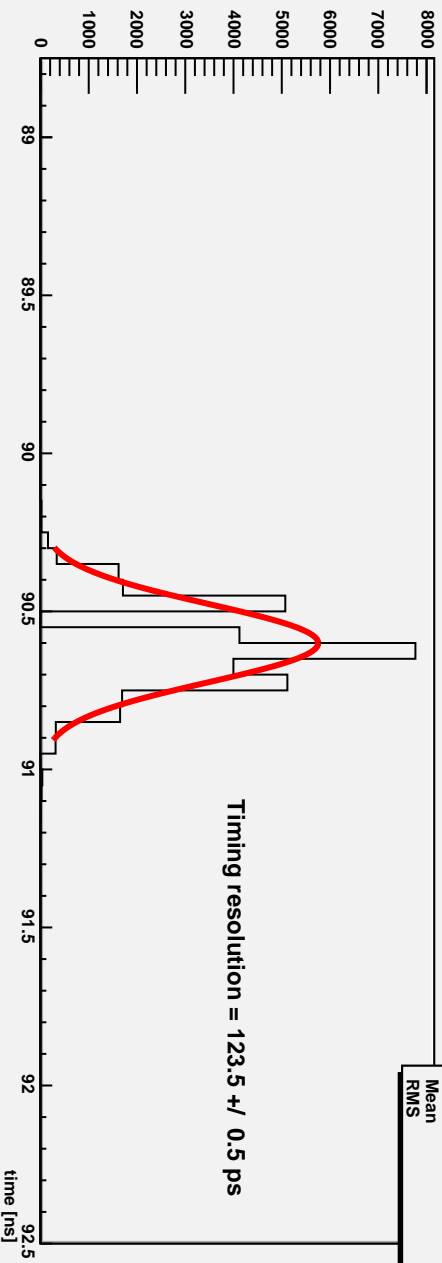

PMT H10534 at 1900V

hist0	
Entries	36562
Mean	2096
RMS	380.7

Timing Resolution H10534

hist18	
Entries	34861
Mean	90.61
RMS	0.1298